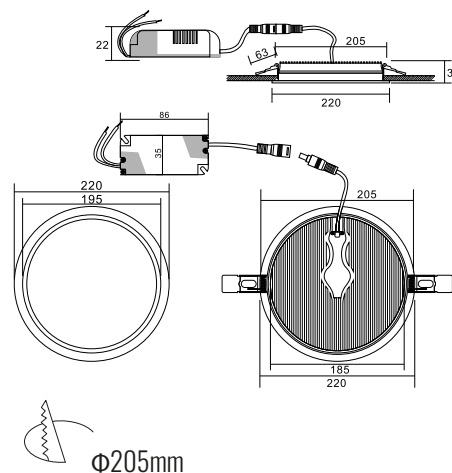

TECHNICAL DATA

TYPE

Professional LED for Interior Lighting.

CHARACTERISTICS

Full Aluminum Body

Slim & Compact Design

Smooth Light Distribution with space Saving Design

Eye Protection provided by milky Frosted Diffuser

Durable thermally conductive Aluminum housing & External Driver

OPENING/BEAM

High efficiency Ra>80 LED .

DIMENSION DRAW

Model:	Domo
Format:	Round
Location:	Interior
Wattage:	30W
Materials:	Aluminum
Led Color:	3000/4000/6000K
Product Dimension:	Φ220mm
Cut-Out size:	Φ205mm
IP Code:	20
Fixation:	Recessed
CRI :	80
Lumen Output:	2700LM
Frequency:	50/60 Hz
Option:	3CCT